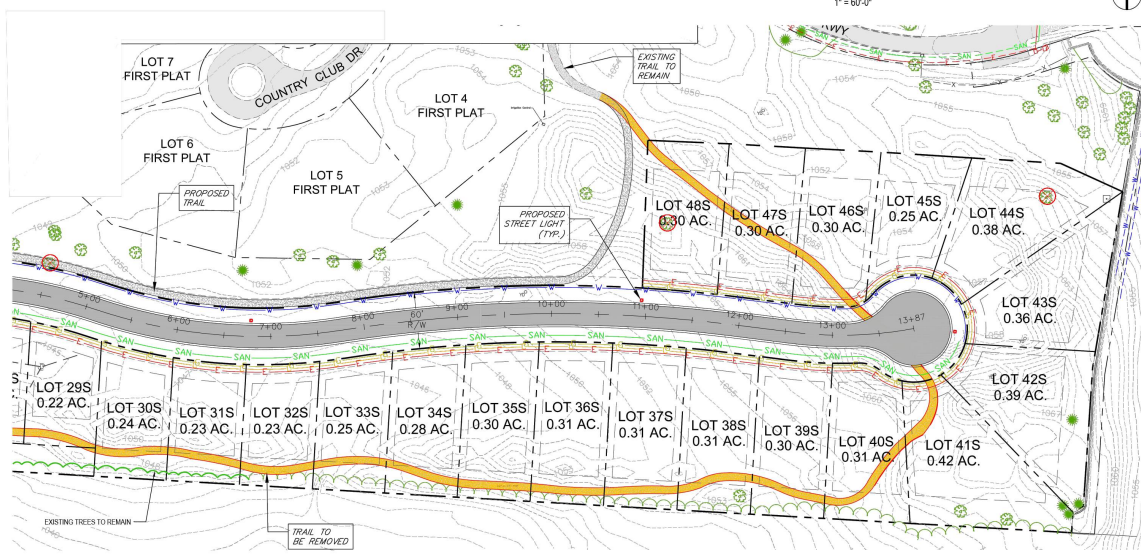

TREE REMOVAL PLAN
1" = 60'-0"

nspj
ARCHITECTS
ARCHITECTURE
LANDSCAPE
ARCHITECTURE
P. 913.831.1415
NSPJARCH.COM
9415 NALL AVE., #300
PRAIRIE VILLAGE,
KANSAS, 66207

SECHREST AT LOCH LLOYD
VILLAGE OF LOCH LLOYD
MISSOURI
A NEW RESIDENCE FOR:
DRAWING RELEASE LOG

REVISIONS

JOB NO. 44207 DATE 09.10.2024
DRAWN BY PIC / PM / PL / DRFT

SHEET NAME LANDSCAPE PLANS - AREA 4B
SHEET NO.

L1.06