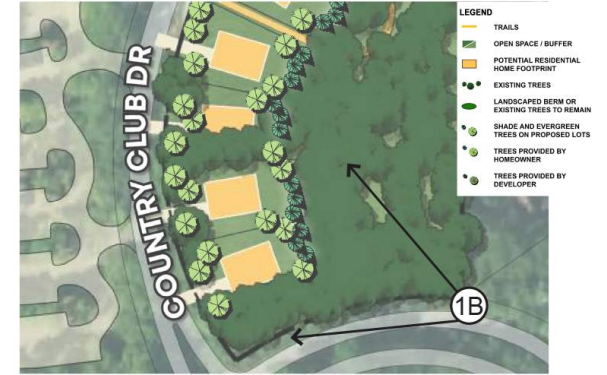

KEY PLAN

NIS

	Common Name	Botanical Name	Size
Overstory & Ornamental Trees			
ABM	Autumn Blaze Maple	Acer x fermonii 'Autumn Blaze'	2' Cal.
BKG	Blackgum	Nyssa sylvatica	2' Cal.
ERB	Eastern Redbud	Cercis Canadensis	2' Cal.
EUB	European Beech	Fagus sylvatica	2' Cal.
FLD	Flowering Dogwood	Cornus Florida	2' Cal.
OCT	October Glory Red Maple	Acer rubrum 'October Glory'	2' Cal.
RHT	Red Horsechestnut	Aesculus x carnea	2' Cal.
ROK	Red Oak	Quercus rubra	2' Cal.
SWO	Swamp White Oak	Quercus bicolor	2' Cal.
Evergreen Trees			
BHS	Black Hills Spruce	Picea glauca 'Densata'	8' Ht.
CLB	Colorado Blue Spruce	Picea pungens	8' Ht.
ERC	Eastern Red Cedar	Juniperus virginiana	8' Ht.
KJP	Keteleeri Juniper	Juniperus chinensis 'Keteleeri'	8' Ht.
NWS	Norway Spruce	Picea abies	8' Ht.
PON	Ponderosa Pine	Pinus Ponderosa	8' Ht.
WHP	White Fir	Abies concolor	8' Ht.
WHP	White Pine	Pinus strobus	8' Ht.

OVERSTORY & ORNAMENTAL TREES		
AUTUMN BLAZE RED MAPLE Acer rubrum 'Autumn Blaze'		OCTOBER GLORY RED MAPLE Acer rubrum 'October Glory'
EASTERN REDBUD Cercis canadensis		FLOWERING DOGWOOD Cornus florida
RED OAK Quercus rubra		SWAMP WHITE OAK Quercus bicolor
RED HORSECHESTNUT Aesculus x carnea		EUROPEAN BEECH Fagus sylvatica
BLACK GUM Nyssa sylvatica		
EVERGREEN TREES		
WHITE FIR Abies concolor		NORWAY SPRUCE Picea abies
COLORADO BLUE SPRUCE Picea pungens		BLACK HILLS SPRUCE Picea glauca
PONDEROSA PINE Pinus ponderosa		WHITE PINE Pinus strobus

AREA 1B PERSPECTIVE

SECHREST AT LOCH LLOYD | VILLAGE AT LOCH LLOYD, MO

Loch Lloyd Residential Real Estate LLC