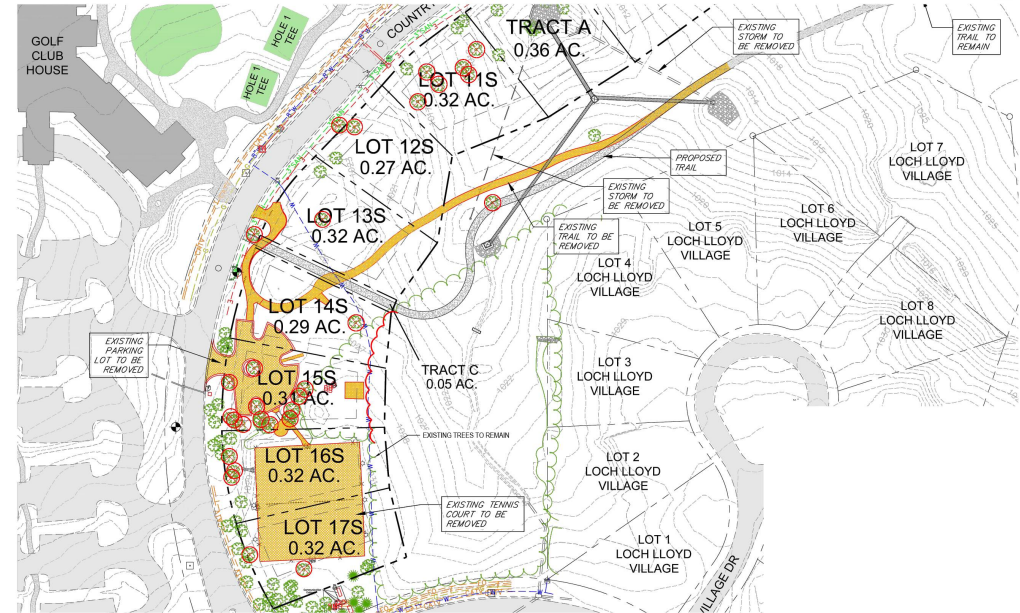

TREE REMOVAL PLAN

1" = 60'-0"

A NEW RESIDENCE FOR:
SECHREST AT LOCH LLOYD
VILLAGE OF LOCH LLOYD
MISSOURI
DRAWING RELEASE LOG

REVISIONS

SHEET NAME LANDSCAPE PLANS - AREA 1B
SHEET NO.