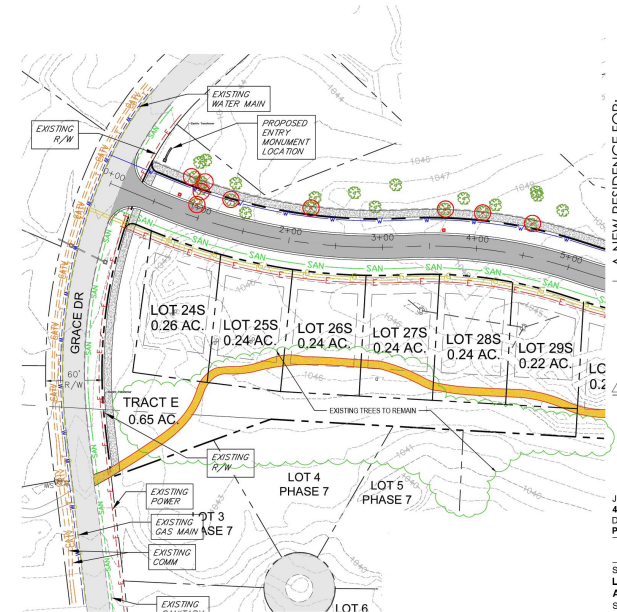

TREE REMOVAL PLAN
1" = 60'-0"

nspj
ARCHITECTS
ARCHITECTURE
LANDSCAPE
ARCHITECTURE
P. 913.831.1415
NSPJARCH.COM
9415 NALL AVE., #300
PRAIRIE VILLAGE,
KANSAS, 66207

A NEW RESIDENCE FOR:
SECHREST AT LOCH LLOYD
VILLAGE OF LOCH LLOYD
MISSOURI
DRAWING RELEASE LOG

JOB NO. 44207 DATE 09.10.2024
DRAWN BY PIC / PM / PL / DRFT

SHEET NAME LANDSCAPE PLANS - AREA 4A
SHEET NO.

L1.05