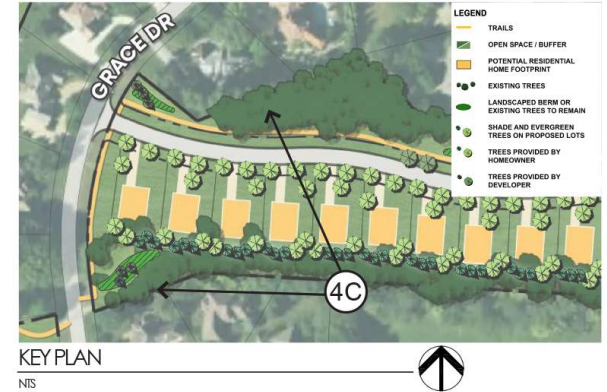

## AREA 4B PERSPECTIVE

SECHREST AT LOCH LLOYD | VILLAGE AT LOCH LLOYD, MO

	Common Name	Botanical Name	Size
<b>Overstory &amp; Ornamental Trees</b>			
ABM	Autumn Blaze Maple	Acer x fermonii 'Autumn Blaze'	2" Cal.
BKG	Blackgum	Nyssa sylvatica	2" Cal.
ERB	Eastern Redbud	Cercis Canadensis	2" Cal.
EUB	European Beech	Fagus sylvatica	2" Cal.
FLD	Flowering Dogwood	Cornus Florida	2" Cal.
OCT	October Glory Red Maple	Acer rubrum 'October Glory'	2" Cal.
RHT	Red Horsechestnut	Aesculus x carnea	2" Cal.
ROK	Red Oak	Quercus rubra	2" Cal.
SWO	Swamp White Oak	Quercus bicolor	2" Cal.
<b>Evergreen Trees</b>			
BHS	Black Hills Spruce	Picea glauca 'Densata'	8' Ht.
CLB	Colorado Blue Spruce	Picea pungens	8' Ht.
ERC	Eastern Red Cedar	Juniperus virginiana	8' Ht.
KJP	Keteleeri Juniper	Juniperus chinensis 'Keteleeri'	8' Ht.
NWS	Norway Spruce	Picea abies	8' Ht.
PON	Ponderosa Pine	Pinus Ponderosa	8' Ht.
WHF	White Fir	Abies concolor	8' Ht.
WHP	White Pine	Pinus strobus	8' Ht.