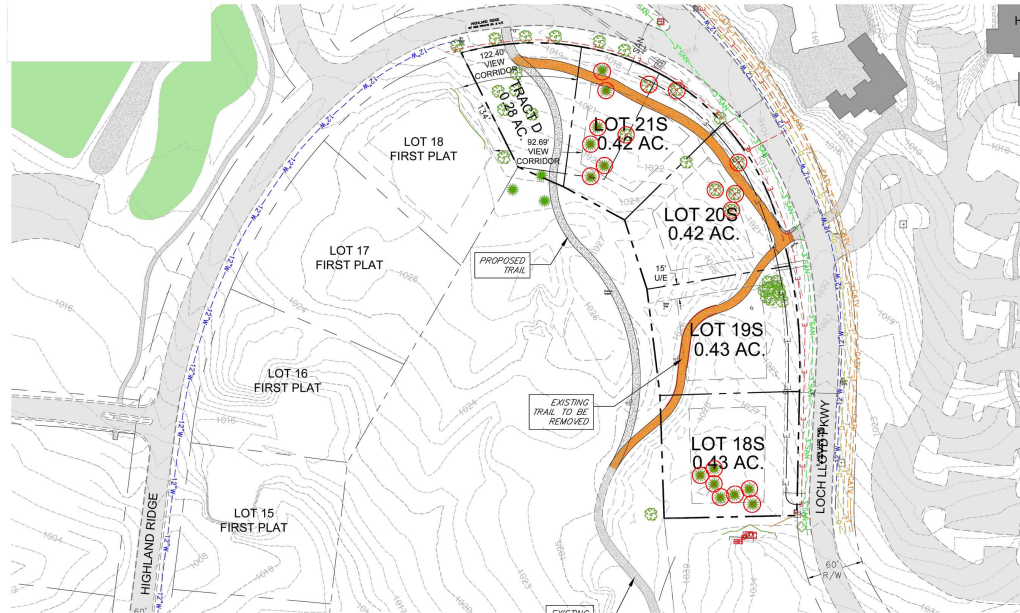

TREE REMOVAL PLAN
1" = 60'-0"

ARCHITECTURE
LANDSCAPE
ARCHITECTURE
P. 913.831.1415
NSPJARCH.COM
9415 NALL AVE., #300
PRAIRIE VILLAGE,
KANSAS, 66207

SECHREST AT LOCH LLOYD
VILLAGE OF LOCH LLOYD
MISSOURI

A NEW RESIDENCE FOR:

DRAWING RELEASE LOG

REVISIONS

SHEET NAME LANDSCAPE PLANS - AREA 2
SHEET NO.

L1.03