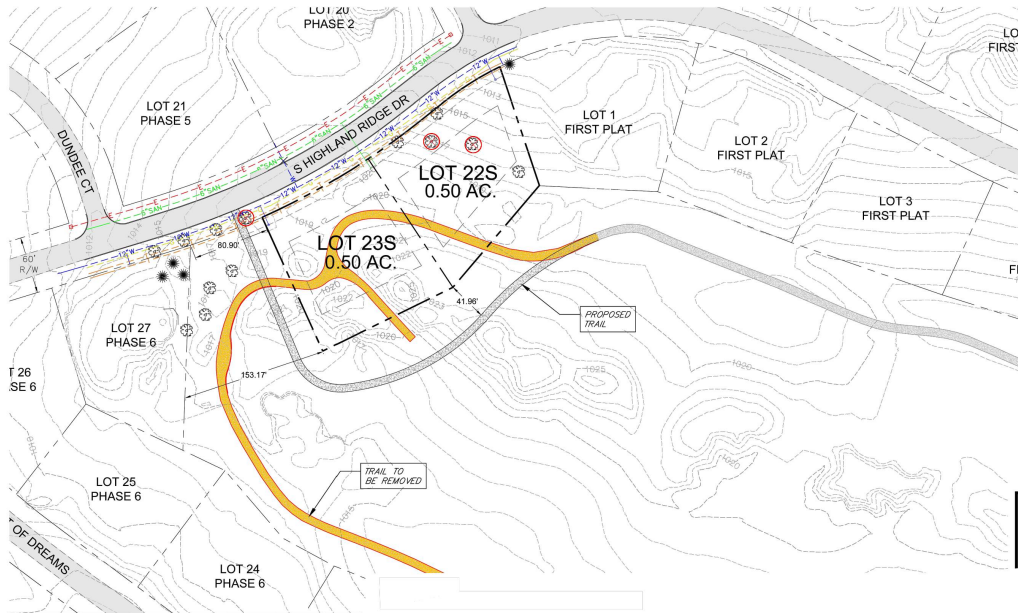

TREE REMOVAL PLAN
1" = 60'-0"

REVISIONS

SHEET NAME LANDSCAPE PLANS - AREA 3
SHEET NO.